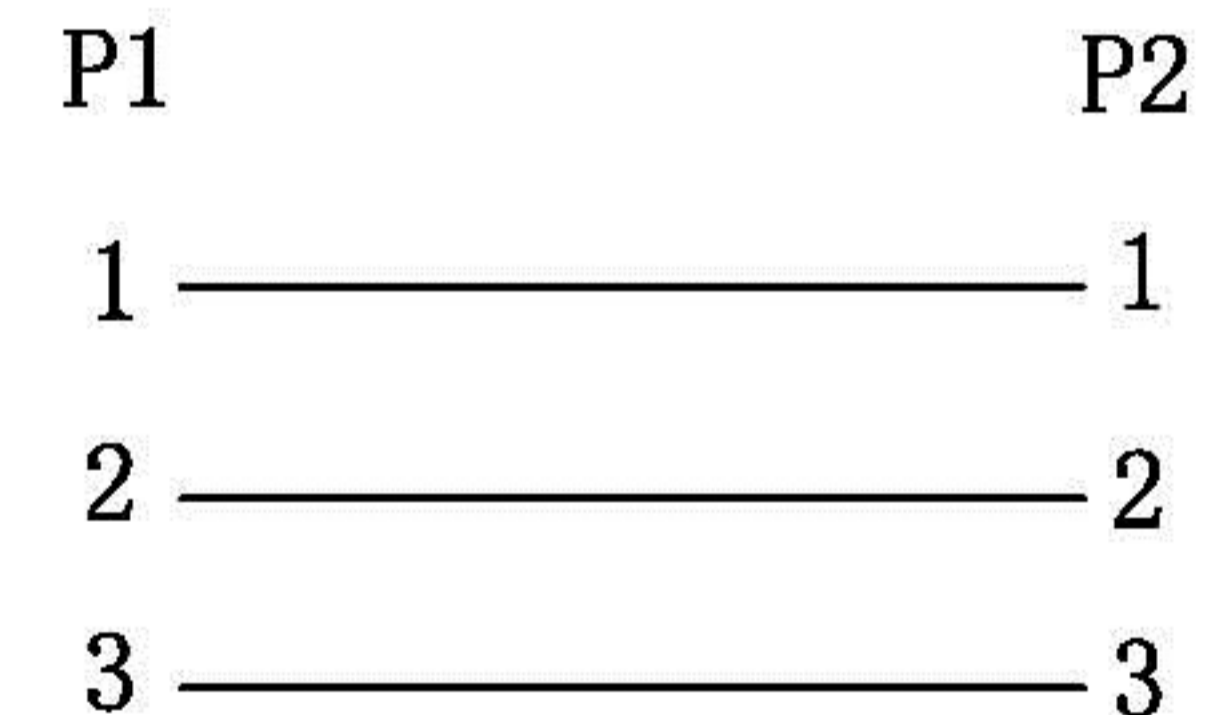

Datenblatt - Fiche technique - Data sheet

11.09.4446

ROLINE Stereo Adapter 2,5 mm Stecker - 3,5 mm Buchse

ROLINE Adaptateur stéréo 2.5 mm M - 3.5 mm F

ROLINE Stereo Adapter 2.5 mm Male - 3.5 mm Female

Electrical Test:

1. 100%Test(Open ,short ,miss wire)
2. Contact Resistance: 2 ohm max.

Pin Assignment

REV.	TOLERANCE INCHES/M/M	DESCRIPTION	DATE
⊕ ⊖		Rotronic Co., Ltd.	
.X	.015 .30	ROLINE Stereo Adapter 2.5mm M – 3.5mm F	
.XX	.010 .10		
.XXX	.005 .05		
DRAWN BY	JOE	CUSTOMER :	
CHECK BY		CUSTOMER P/N:	11.09.4446
APPD BY		SCALE	NONE
		UNIT	MM
		DATE	12.05.30
		DRAWING NO:	CA1790097
		REV	A
			1/1

NO	DESCRIPTION	QTY	UNIT
3	45P BLACK PVC	5	g
2	DC 3.5 Stereo F SHELL NICKEL PLATED	1	pcs
1	DC2.5 Stereo M SHELL NICKEL PLATED	1	pcs