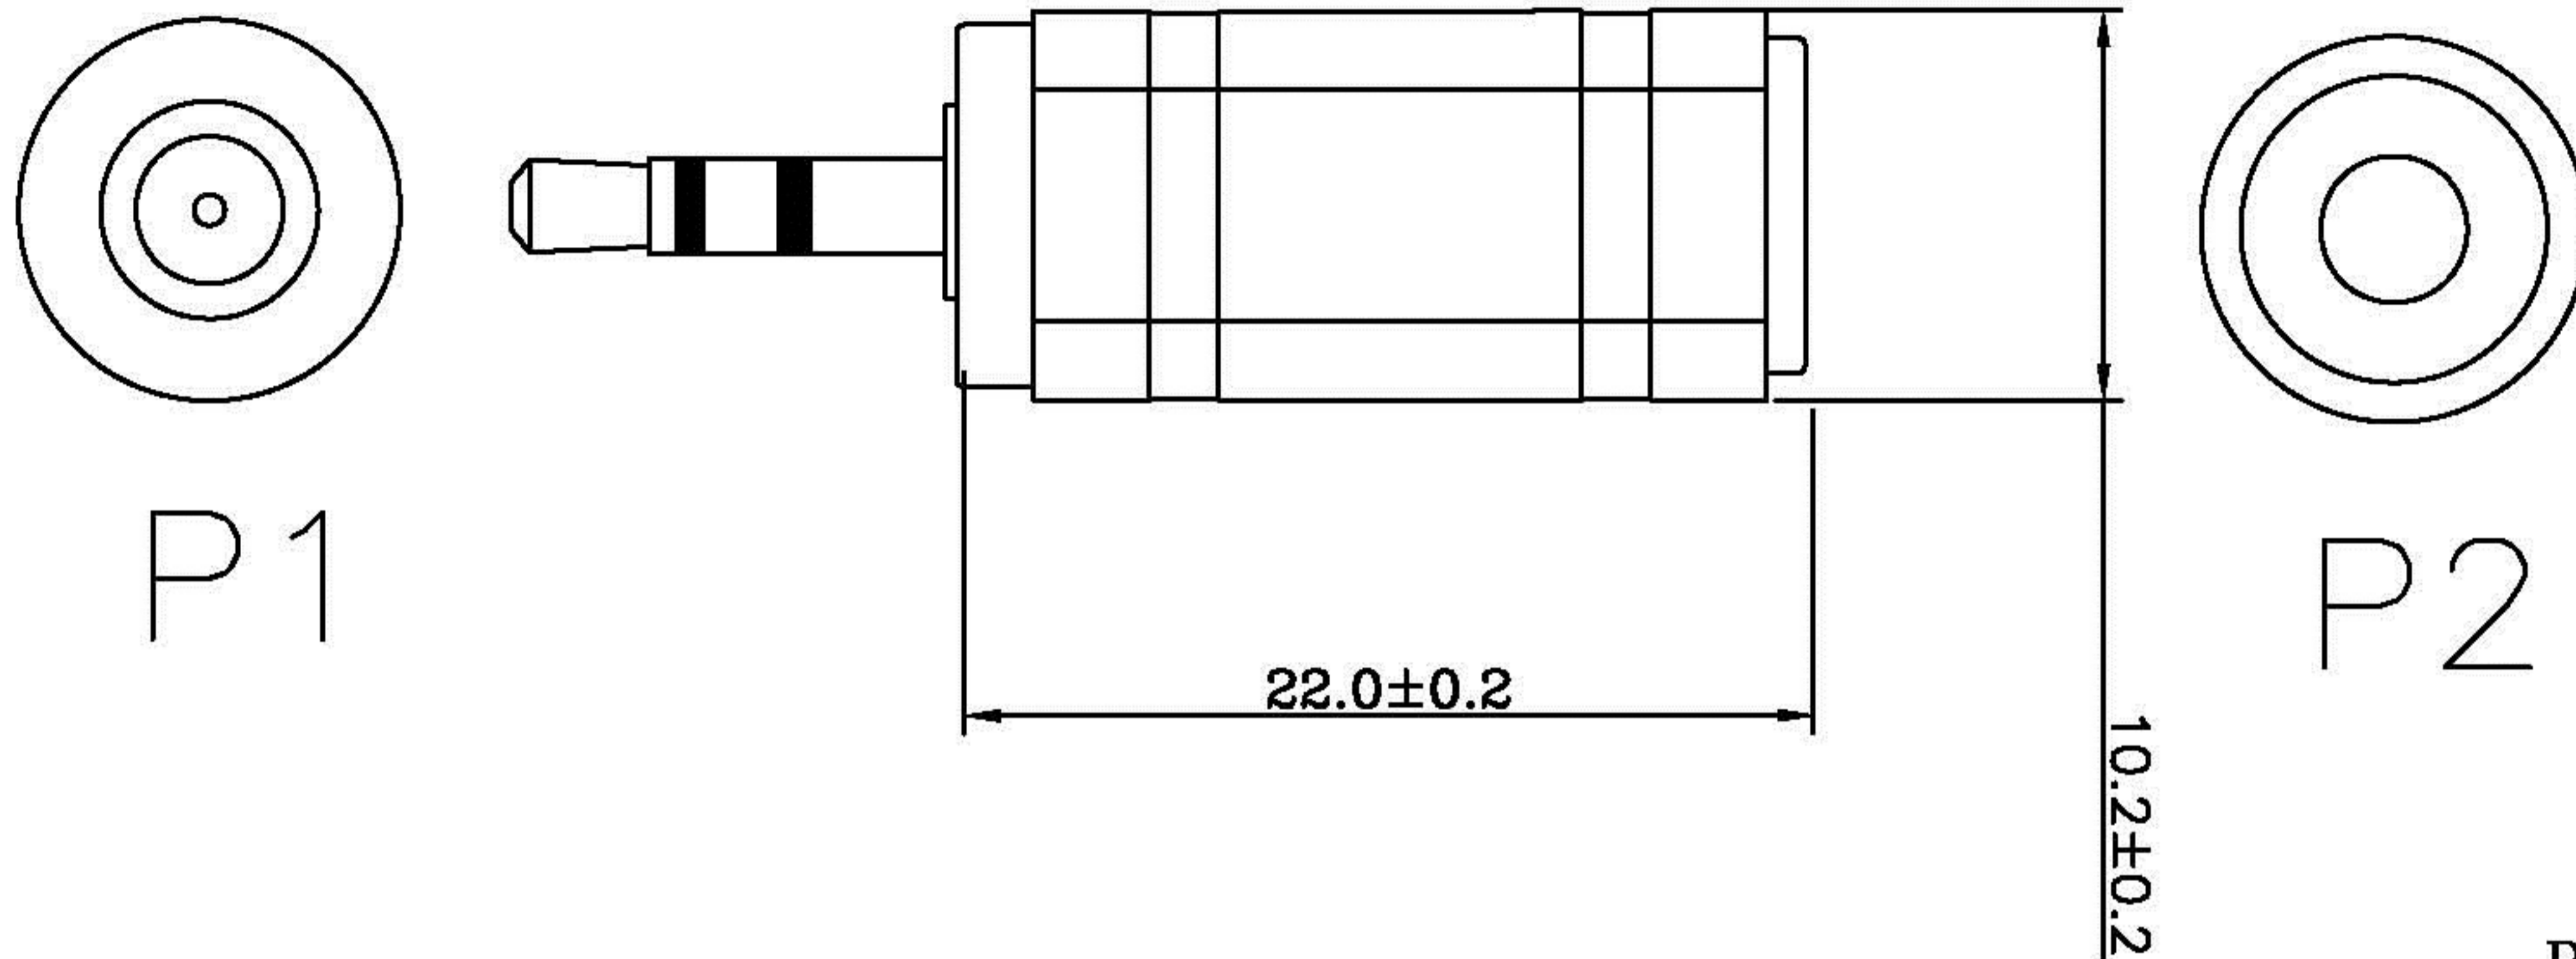

Datenblatt - Fiche technique - Data sheet

11.09.4446

ROLINE Stereo Adapter 2,5 mm Stecker - 3,5 mm Buchse

ROLINE Adaptateur stéréo 2.5 mm M - 3.5 mm F

ROLINE Stereo Adapter 2.5 mm Male - 3.5 mm Female

Electrical Test:

1. 100%Test(Open ,short ,miss wire)
2. Contact Resistance: 2 ohm max.

Pin Assignment

REV.	TOLERANCE INCHES/M/M	DESCRIPTION	DATE
⊕ ⊖		Rotronic Co., Ltd.	
.X	.015 .30	ROLINE Stereo Adapter 2.5mm M – 3.5mm F	
.XX	.010 .10		
.XXX	.005 .05		
DRAWN BY	JOE	CUSTOMER :	
CHECK BY		CUSTOMER P/N:	11.09.4446
APPD BY		SCALE	NONE
		UNIT	MM
		DATE	12.05.30
		DRAWING NO:	CA1790097
		REV	A
			1/1

NO	DESCRIPTION	QTY	UNIT
3	45P BLACK PVC	5	g
2	DC 3.5 Stereo F SHELL NICKEL PLATED	1	pcs
1	DC2.5 Stereo M SHELL NICKEL PLATED	1	pcs